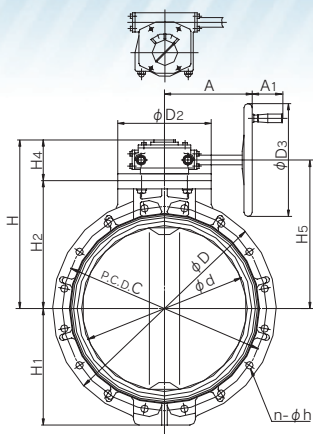

Body material	Nominal size mm(inch)	Working Temperature °C (°F)	Max. Working Pressure (at R.T.) MPa[kgf/cm ²][PSI]		
			450mm(18inch)	500mm(20inch)	600mm(24inch)
PP	450 - 600(18 - 24)	-20 - 80(-5 - 175)	0.5 {5.1} [73]	0.5 {5.1} [73]	0.5 {5.1} [73]
PVDF	450 - 600(18 - 24)	-20 - 120(-5 - 250)	0.35 {3.6} [51]	0.35 {3.6} [51]	0.35 {3.6} [51]

※R.T. ... Room Temperature

WORKING PRESSURE VS. TEMPERATURE

PARTS & MATERIALS

● DETAIL OF THREADED INSERTS

No.	DESCRIPTION	Pcs.	MATERIAL	No.	DESCRIPTION	Pcs.	MATERIAL
①	BODY	1	BODY / DISC PP / PP PVDF / PVDF	7a	KEY(A)	1	CARBON STEEL(S45C)
②	DISC	1		25	GEAR BOX	1	CAST ALUMINIUM ALLOY (FC250)
③	SEAT	1		28	BOLT(A)	4	STAINLESS STEEL(SUS304)
④	O-RING(A)	2	EPDM	29	BOLT(D)	4	STAINLESS STEEL(SUS304)
⑤	O-RING(B)	2	FKM	30	STAND	1	CHROMIZED STEEL(SS400)
⑥	O-RING(C)	1	others	3a	RING	2	CHROMIZED STEEL(SS400)
⑦	STEM	2	STAINLESS STEEL(SUS403)				

1) Used only for JIS 10K.

■ Option

Long stem type and chain drive type are available on special request.

DIMENSIONS TABLE

Nominal Size mm inch	M	BOLT HOLES n	Q'TY OF INSERTED NUT			l ₁	l ₂	l ₃
			UPPER	LOWER	TOTAL (2×n1)			
450 18	M24	16	2×2	2×2	8	43	48	24
500 20	M24	16	2×2	2×2	8	43	53	24
600 24	M30	20	2×2	2×2	8	58	58	30

DIN

Nominal Size mm inch	d	DIN 2501 PN10			D		D ₁	D ₂	D ₃	L	H	H ₁	H ₂	H ₄	H ₅	A	A ₁	A ₂
		C	n	h	PP	PVDF												
450 18	452	565	20	26	633	630	525	340	410	179	509	315	370	139	445	319	85	110
500 20	502	620	20	26	683	680	575	340	410	190	539	350	400	139	475	319	85	110
600 24	603	730	20	30	793	790	686	340	410	209	604	424	465	139	540	319	85	110