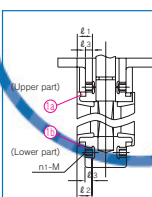

Body material	Nominal size mm(inch)	Working Temperature °C (°F)	Max. Working Pressure (at R.T.) MPa[kgf/cm ²][PSI]		
			450mm(18inch)	500mm(20inch)	600mm(24inch)
PP	450 - 600(18 - 24)	-20 - 80(-5 - 175)	0.5 {5.1} [73]	0.5 {5.1} [73]	0.5 {5.1} [73]
PVDF	450 - 600(18 - 24)	-20 - 120(-5 - 250)	0.35 {3.6} [51]	0.35 {3.6} [51]	0.35 {3.6} [51]

※R.T. ... Room Temperature

WORKING PRESSURE VS. TEMPERATURE

PARTS & MATERIALS

● DETAIL OF THREADED INSERTS

No.	DESCRIPTION	Pcs.	MATERIAL	No.	DESCRIPTION	Pcs.	MATERIAL
①	BODY	1	BODY / DISC PP / PP PVDF / PVDF	7a	KEY(A)	1	CARBON STEEL(S45C)
②	DISC	1		25	GEAR BOX	1	CAST ALUMINIUM ALLOY (FC250)
③	SEAT	1		28	BOLT(A)	4	STAINLESS STEEL(SUS304)
④	O-RING(A)	2	EPDM	29	BOLT(D)	4	STAINLESS STEEL(SUS304)
⑤	O-RING(B)	2	FKM	30	STAND	1	CHROMIZED STEEL(SS400)
⑥	O-RING(C)	1	others	3a	RING	2	CHROMIZED STEEL(SS400)
⑦	STEM	2	STAINLESS STEEL(SUS403)				

1) Used only for JIS 10K.

■ Option

Long stem type and chain drive type are available on special request.

DIMENSIONS TABLE

Nominal Size mm inch	M	BOLT HOLES n	Q'TY OF INSERTED NUT			l ₁	l ₂	l ₃
			UPPER	LOWER	TOTAL (2×n1)			
450 18	M24	16	2×2	2×2	8	43	48	24
500 20	M24	16	2×2	2×2	8	43	53	24
600 24	M30	20	2×2	2×2	8	58	58	30

DIN

Nominal Size mm inch	d	DIN 2501 PN10			D		D ₁	D ₂	D ₃	L	H	H ₁	H ₂	H ₄	H ₅	A	A ₁	A ₂
		C	n	h	PP	PVDF												
450 18	452	565	20	26	633	630	525	340	410	179	509	315	370	139	445	319	85	110
500 20	502	620	20	26	683	680	575	340	410	190	539	350	400	139	475	319	85	110
600 24	603	730	20	30	793	790	686	340	410	209	604	424	465	139	540	319	85	110