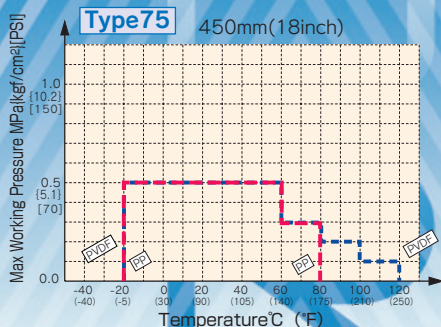

WORKING PRESSURE VS. TEMPERATURE

PARTS & MATERIALS