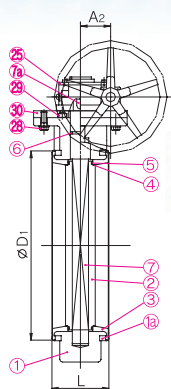

Body material	Nominal size mm(inch)	Working Temperature °C (°F)	Max. Working Pressure (at R.T.) MPa[kgf/cm ²][PSI]		
			450mm(18inch)	500mm(20inch)	600mm(24inch)
PP	450 - 600(18 - 24)	-20 - 80(-5 - 175)	0.5 {5.1} [73]	0.5 {5.1} [73]	0.5 {5.1} [73]
PVDF	450 - 600(18 - 24)	-20 - 120(-5 - 250)	0.35 {3.6} [51]	0.35 {3.6} [51]	0.35 {3.6} [51]

※R.T. ... Room Temperature

WORKING PRESSURE VS. TEMPERATURE

PARTS & MATERIALS

● DETAIL OF THREADED INSERTS

No.	DESCRIPTION	Pcs.	MATERIAL	No.	DESCRIPTION	Pcs.	MATERIAL
①	BODY	1	BODY / DISC PP / PP PVDF / PVDF	7a	KEY(A)	1	CARBON STEEL(S45C)
②	DISC	1		25	GEAR BOX	1	CAST ALUMINIUM ALLOY (FC250)
③	SEAT	1		28	BOLT(A)	4	STAINLESS STEEL(SUS304)
④	O-RING(A)	2	EPDM	29	BOLT(D)	4	STAINLESS STEEL(SUS304)
⑤	O-RING(B)	2	FKM	30	STAND	1	CHROMIZED STEEL(SS400)
⑥	O-RING(C)	1	others	3a	RING	2	CHROMIZED STEEL(SS400)
⑦	STEM	2	STAINLESS STEEL(SUS403)				

1) Used only for JIS 10K.

■ Option

Long stem type and chain drive type are available on special request.

DIMENSIONS TABLE

Nominal Size mm inch	M	BOLT HOLES n	Q'TY OF INSERTED NUT			l ₁	l ₂	l ₃
			UPPER	LOWER	TOTAL (2×n1)			
450 18	M24	16	2×2	2×2	8	43	48	24
500 20	M24	16	2×2	2×2	8	43	53	24
600 24	M30	20	2×2	2×2	8	58	58	30

DIN

Nominal Size mm inch	d	DIN 2501 PN10			D		D ₁	D ₂	D ₃	L	H	H ₁	H ₂	H ₄	H ₅	A	A ₁	A ₂
		C	n	h	PP	PVDF												
450 18	452	565	20	26	633	630	525	340	410	179	509	315	370	139	445	319	85	110
500 20	502	620	20	26	683	680	575	340	410	190	539	350	400	139	475	319	85	110
600 24	603	730	20	30	793	790	686	340	410	209	604	424	465	139	540	319	85	110