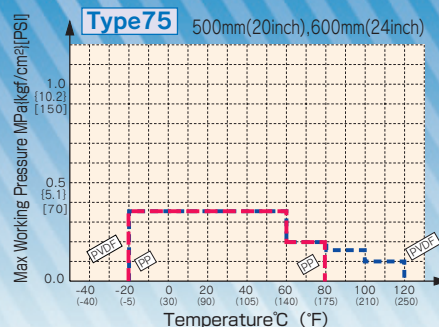

WORKING PRESSURE VS. TEMPERATURE

PARTS & MATERIALS